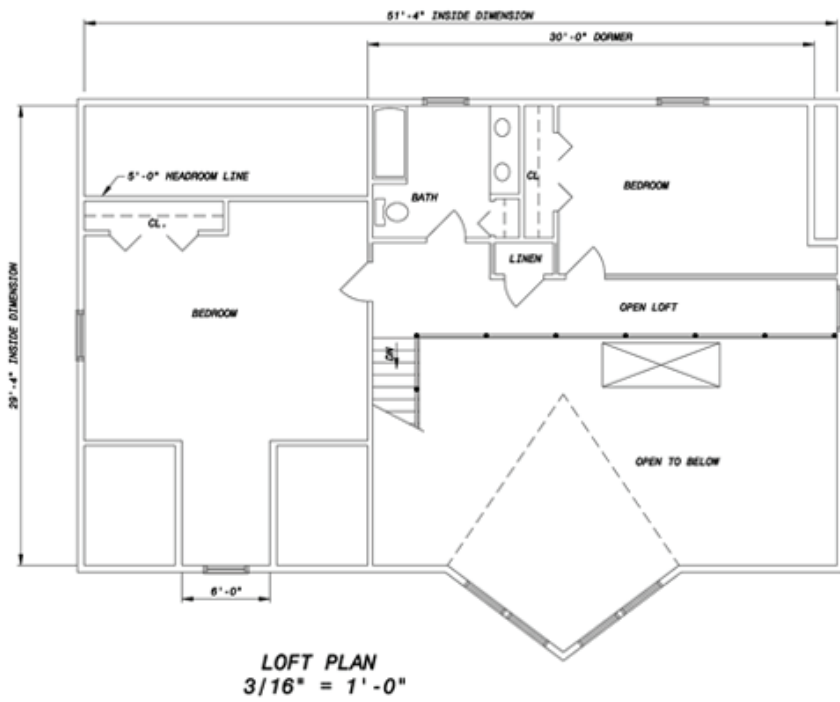

**FRONT ELEVATION**  
3/16" = 1'-0"

**RIGHT ELEVATION**  
3/16" = 1'-0"

www.MaineCedar.com  
Toll Free: 855-532-2211