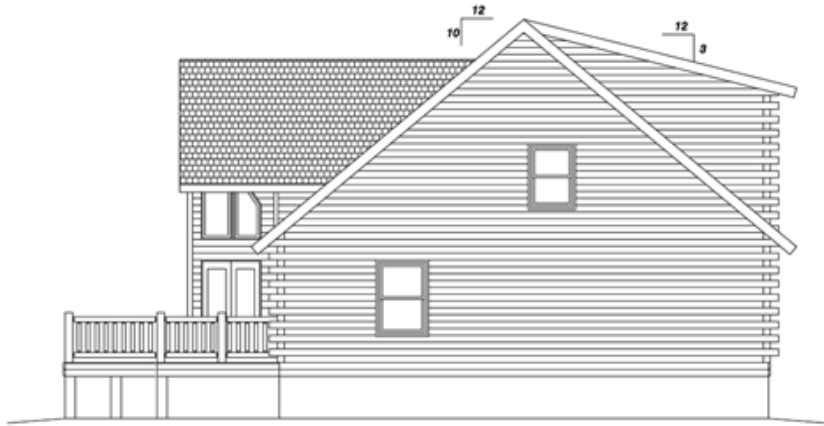

**FRONT ELEVATION**  
3/16" = 1'-0"

**RIGHT ELEVATION**  
3/16" = 1'-0"

www.MaineCedar.com  
Toll Free: 855-532-2211