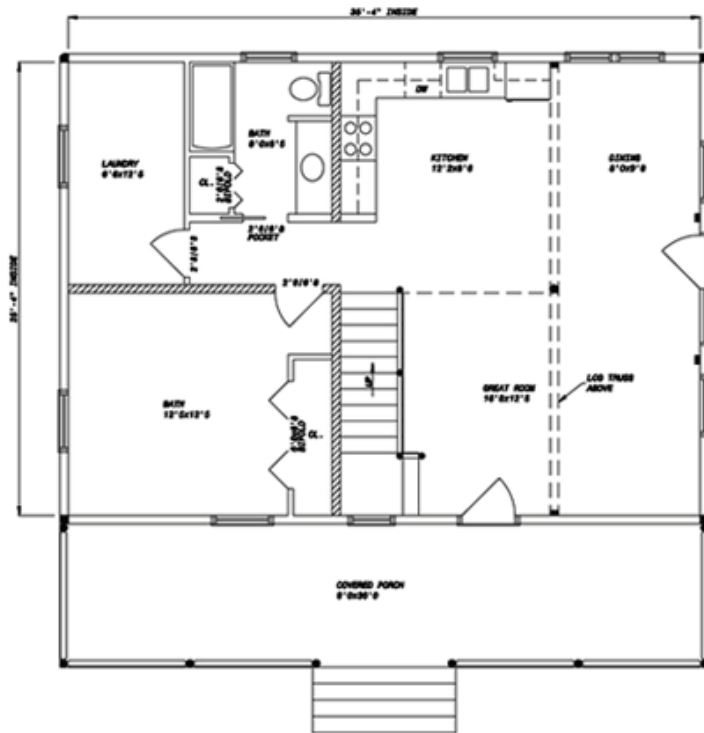

FRONT ELEVATION
1/4" = 1'-0"

RIGHT ELEVATION
1/4" = 1'-0"

SECOND FLOOR PLAN
1/4" = 1'-0"

www.MaineCedar.com
Toll Free: 855-532-2211