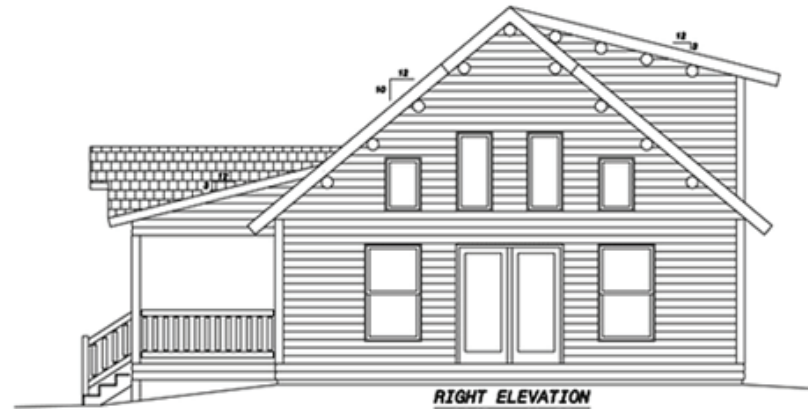

FRONT ELEVATION
1/4" = 1'-0"

RIGHT ELEVATION
1/4" = 1'-0"

SECOND FLOOR PLAN
1/4" = 1'-0"

www.MaineCedar.com
Toll Free: 855-532-2211