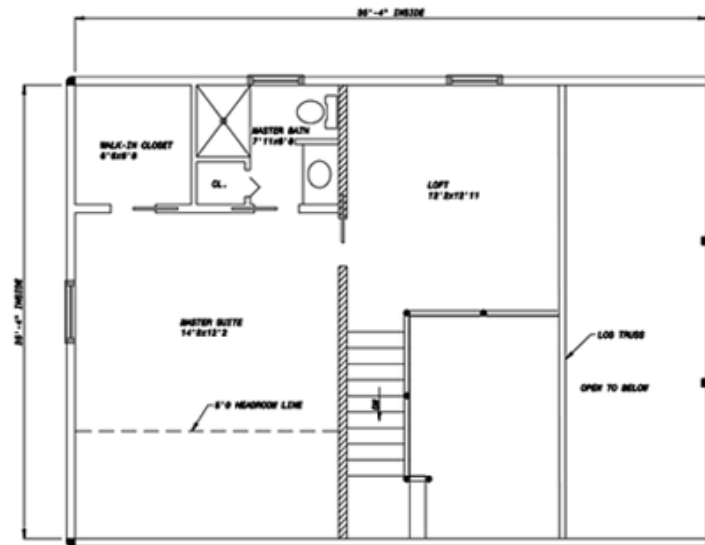

FRONT ELEVATION
1/4" = 1'-0"

RIGHT ELEVATION
1/4" = 1'-0"

SECOND FLOOR PLAN
1/4" = 1'-0"

www.MaineCedar.com
Toll Free: 855-532-2211