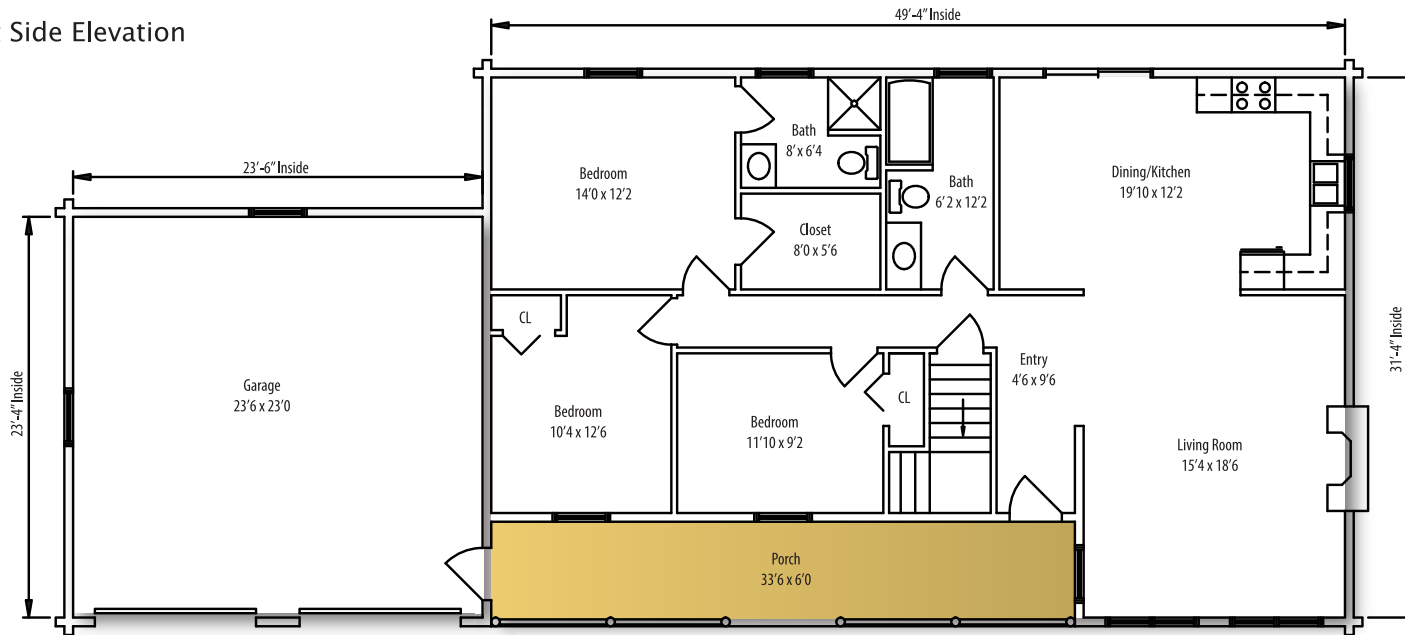

Front Elevation

Right Side Elevation

First Floor Plan

Toll Free: 855-532-2211

www.MaineCedar.com