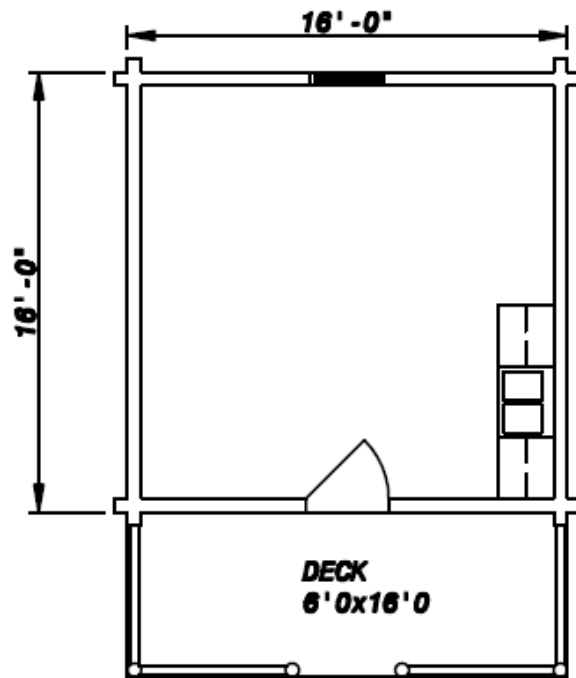

**FRONT ELEVATION**  
 $1/8" = 1'-0"$

**SIDE ELEVATION**  
 $1/8" = 1'-0"$

**FIRST FLOOR PLAN**  
 $1/8" = 1'-0"$

www.MaineCedar.com  
 Toll Free: 855-532-2211