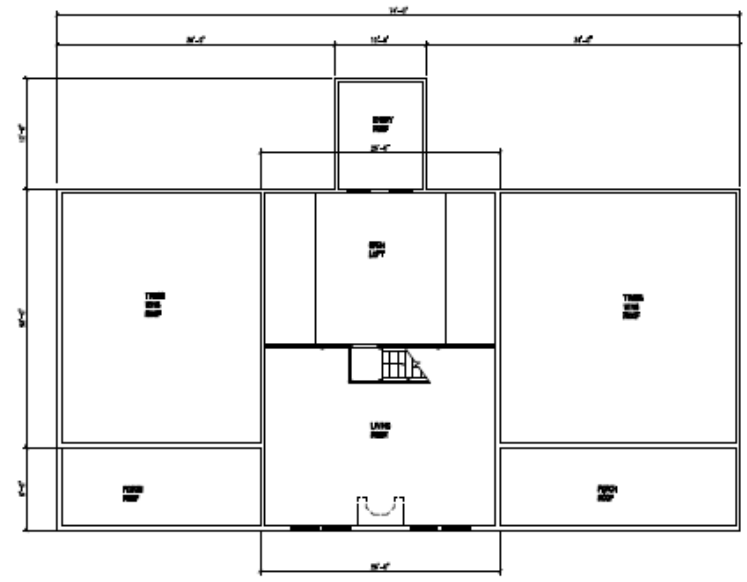

FLOOR PLAN

LOFT PLAN

FRONT ELEVATION

RIGHT ELEVATION

www.MaineCedar.com  
Toll Free: 855-532-2211