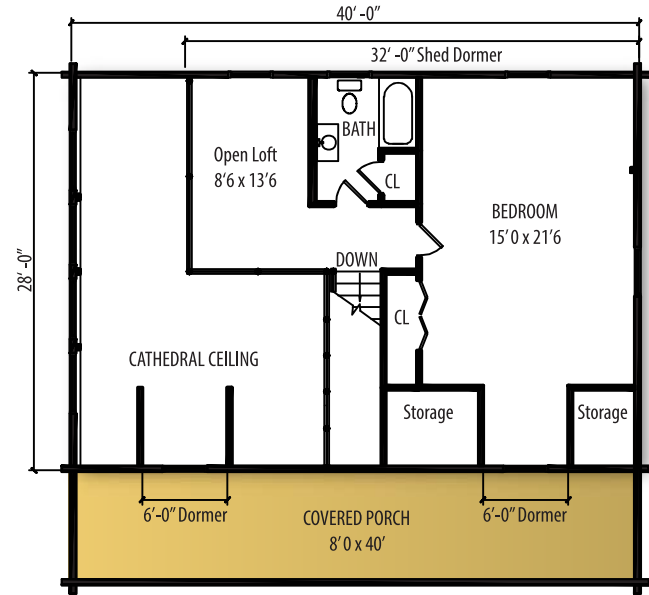

First Floor Plan

Loft Plan

Left Elevation

Front Elevation

Toll Free: 855-532-2211

[www.MaineCedar.com](http://www.MaineCedar.com)