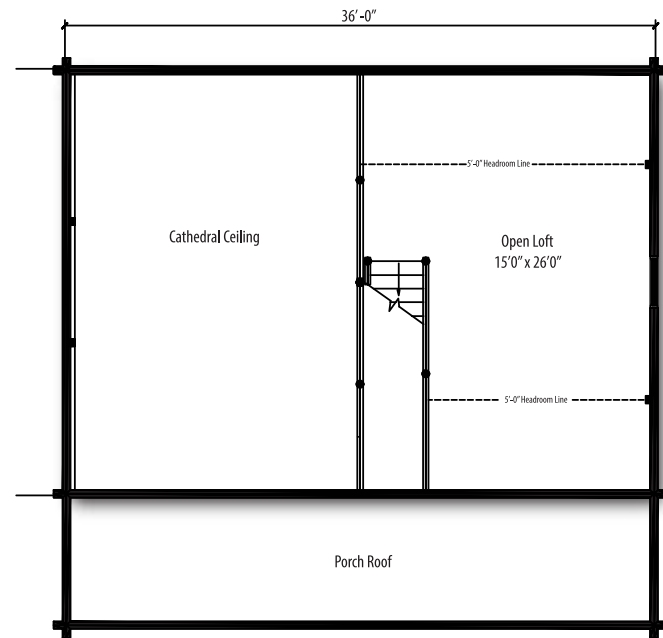

First Floor Plan

Loft Plan

Left Elevation

Front Elevation

Toll Free: 855-532-2211

www.MaineCedar.com