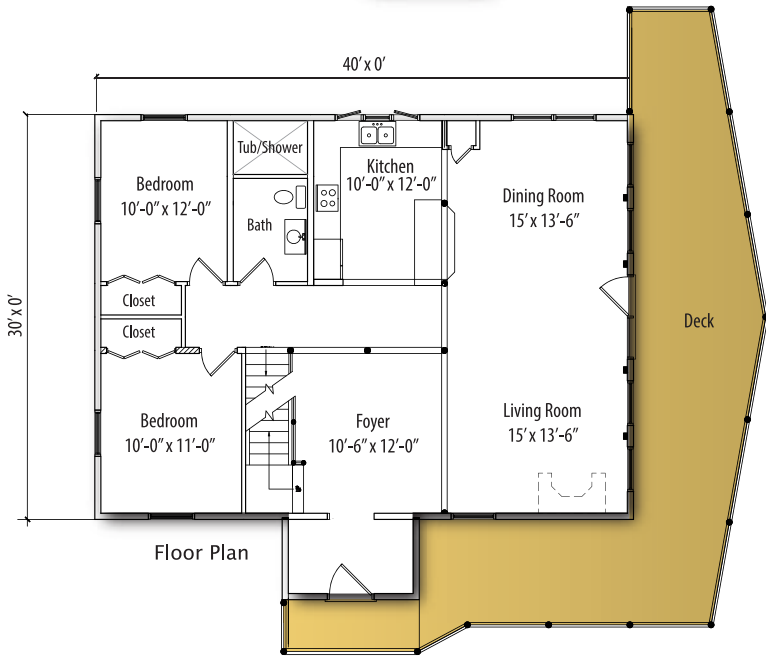

Right Elevation

Front Elevation

Toll Free: 855-532-2211

www.MaineCedar.com