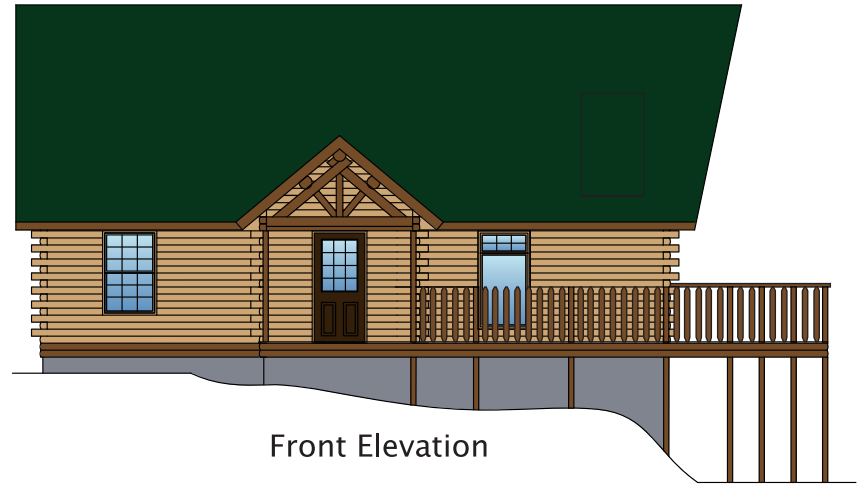

Right Elevation

Front Elevation

Toll Free: 855-532-2211

www.MaineCedar.com