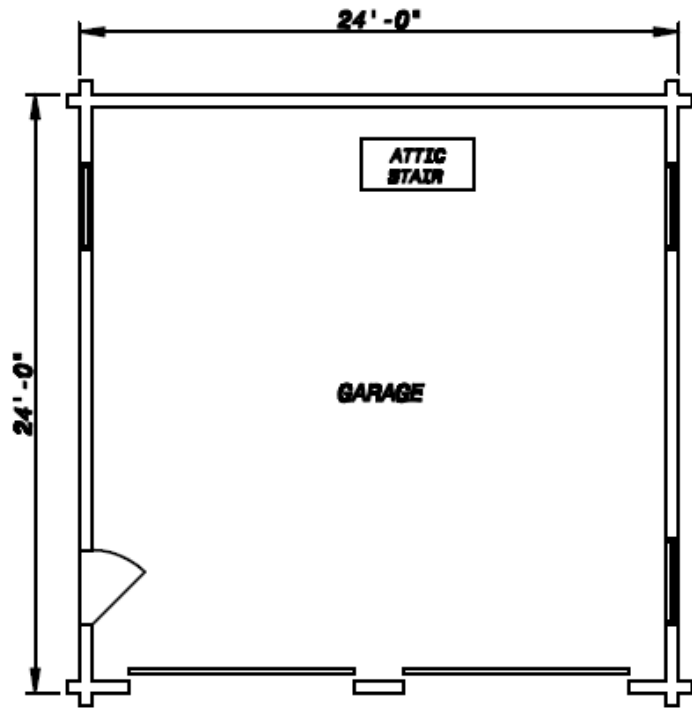

FRONT ELEVATION

SIDE ELEVATION

FLOOR PLAN

www.MaineCedar.com
Toll Free: 855-532-2211